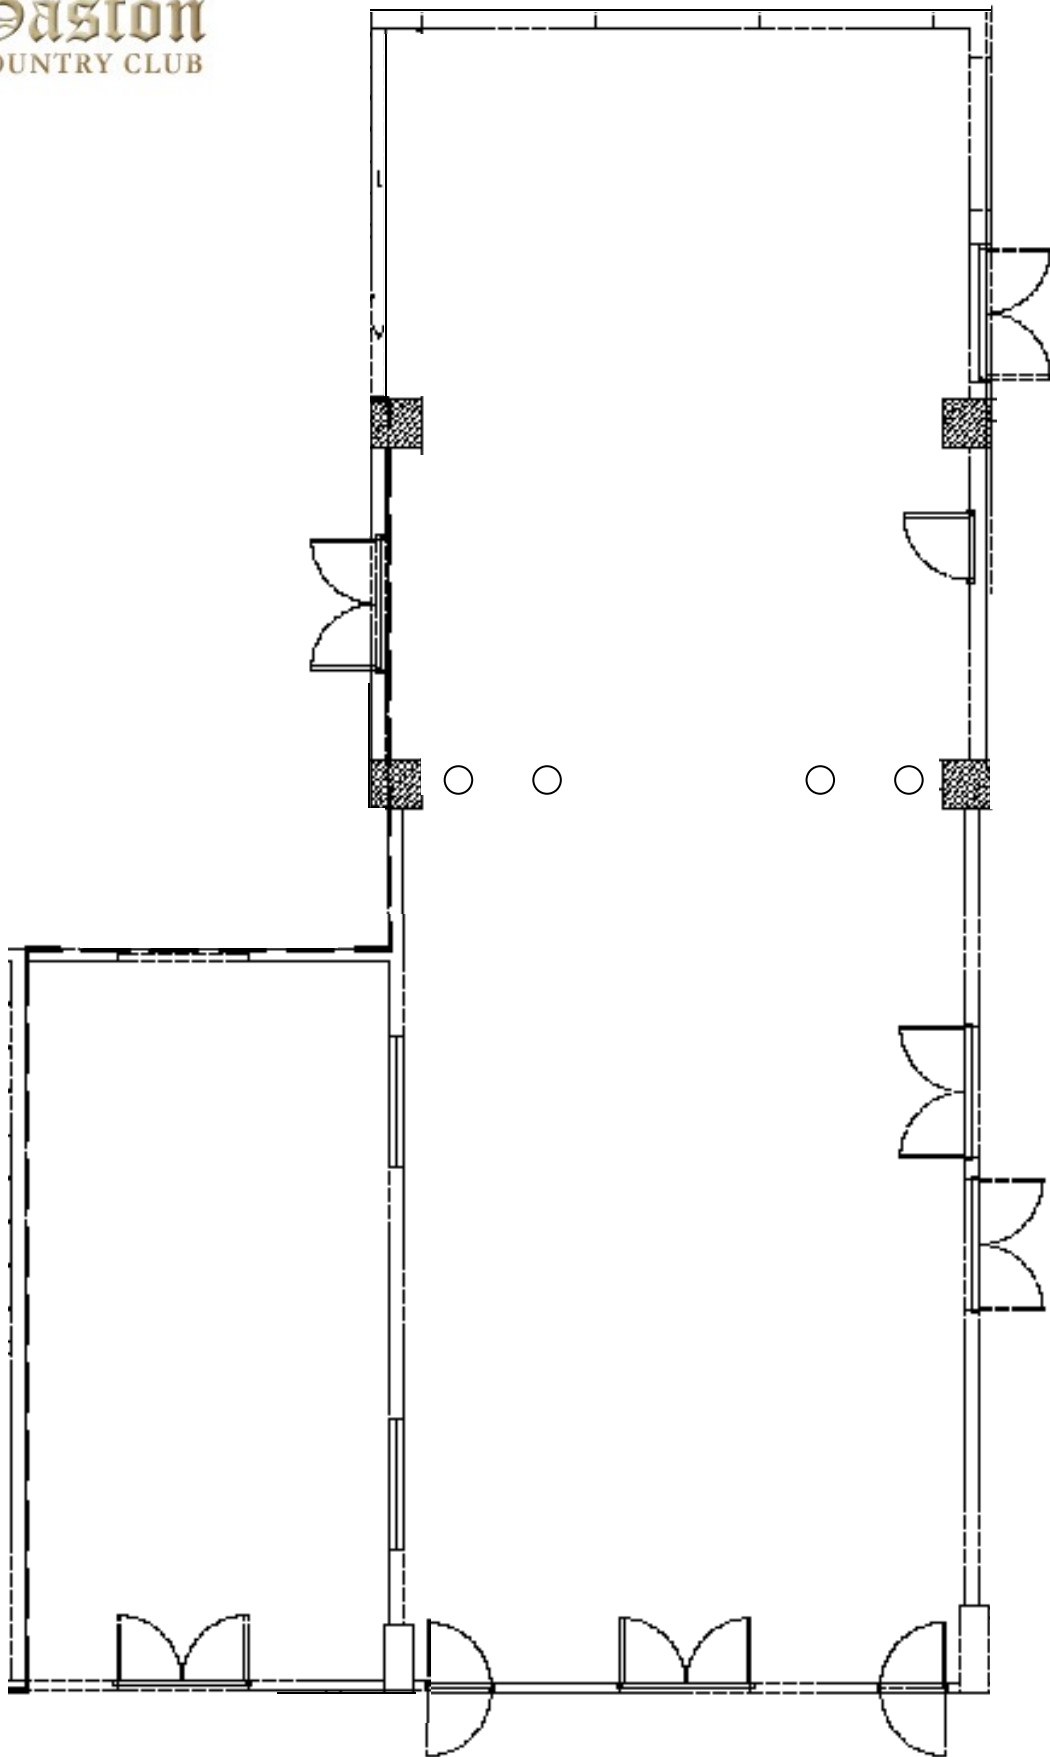

Gaston
COUNTRY CLUB

Gray Room
900 Sq. Ft.

Formal Dining Room
1,050 Sq. Ft.